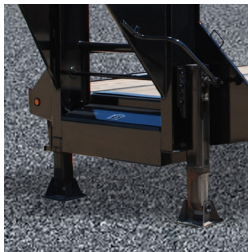

3XGN

SINGLE WHEEL TANDEM AXLE GOOSENECK TRAILER

BigTex TRAILERS

 GVWR: 30,000#

 LOAD CAPACITY: 19,630 - 23,020#

 AVAILABLE LENGTHS: 20'+5'-40'

 DECK WIDTH: 102" WIDE

 COUPLER: Gooseneck

 EMPTY WEIGHT: 6,980-10,370#

 AXLES: Tandem (2 x 15,000#)

 DECK HEIGHT: 34"

DUAL TWO SPEED LANDING GEAR

The 50K Dual two speed landing gear are ready to help you stabilize your load during loading, unloading or storage.

HD ADJUSTABLE SUSPENSION

A durable and long-lasting suspension system ideal for heavy-hauling over long miles.

SECURE YOU LOAD OPTIONS

This goosneck trailer is equipped with Heavy Duty 3/8" side rails, stake pockets, and chain spools to maximixe your ability to secure your load.

MEGA RAMPS

The available mega ramps provide a loading surface that covers almost the complete deck width, to provide maximum stability and loading options flexibility.