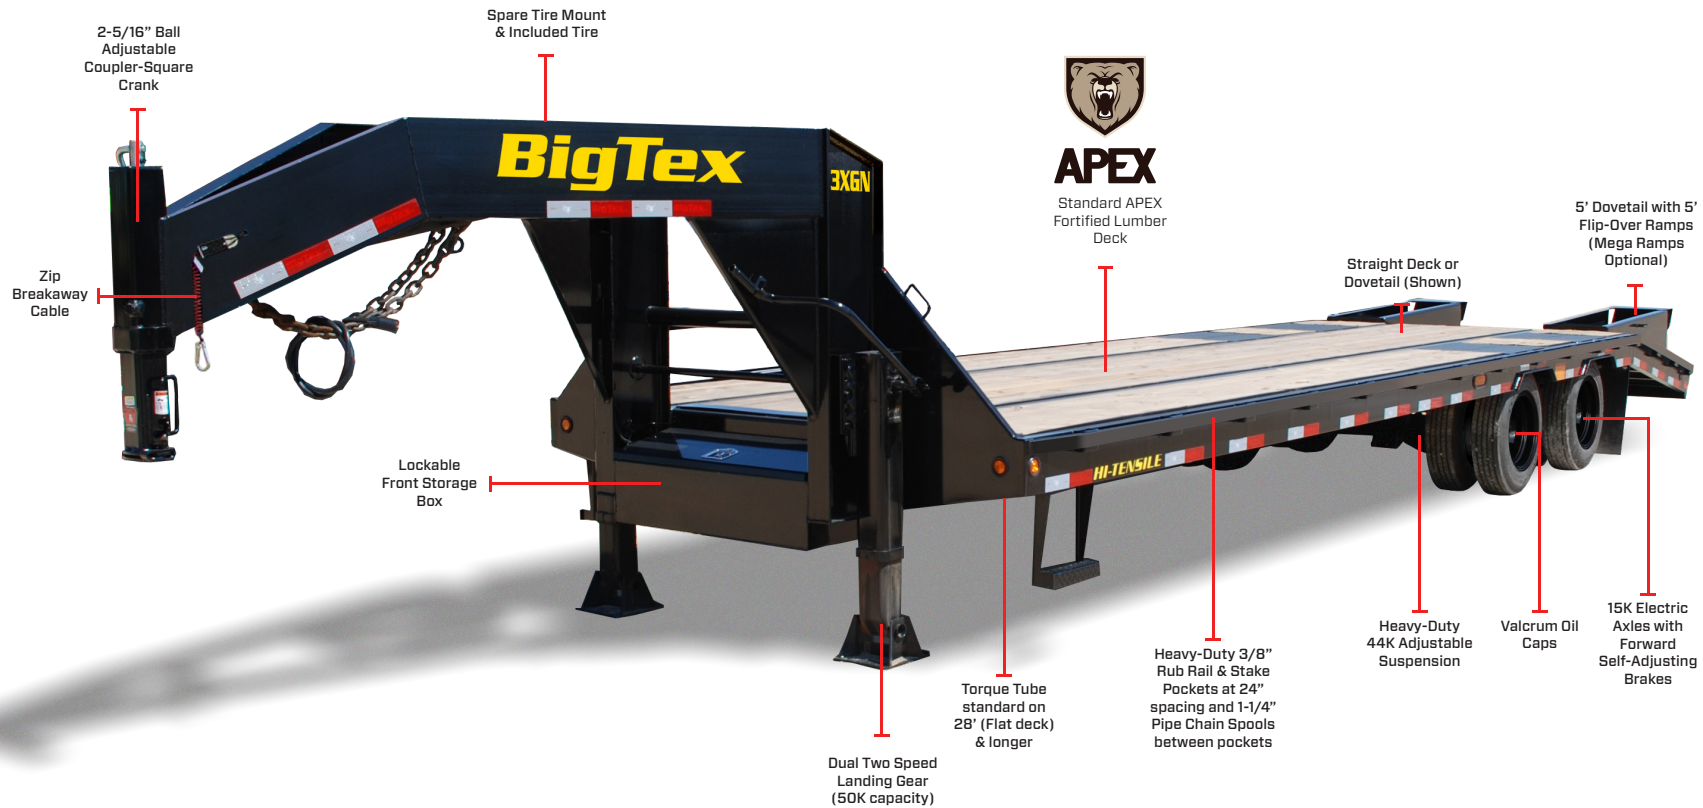

3XGN

SINGLE WHEEL TANDEM AXLE GOOSENECK TRAILER

BigTex TRAILERS

 GVWR: 30,000#

 LOAD CAPACITY: 19,630 - 23,020#

 AVAILABLE LENGTHS: 20'+5'-40'

 DECK WIDTH: 102" WIDE

 COUPLER: Gooseneck

 EMPTY WEIGHT: 6,980-10,370#

 AXLES: Tandem (2 x 15,000#)

 DECK HEIGHT: 34"

DUAL TWO SPEED LANDING GEAR

The 50K Dual two speed landing gear are ready to help you stabilize your load during loading, unloading or storage.

HD ADJUSTABLE SUSPENSION

A durable and long-lasting suspension system ideal for heavy-hauling over long miles.

SECURE YOU LOAD OPTIONS

This goosneck trailer is equipped with Heavy Duty 3/8" side rails, stake pockets, and chain spools to maximixe your ability to secure your load.

MEGA RAMPS

The available mega ramps provide a loading surface that covers almost the complete deck width, to provide maximum stability and loading options flexibility.