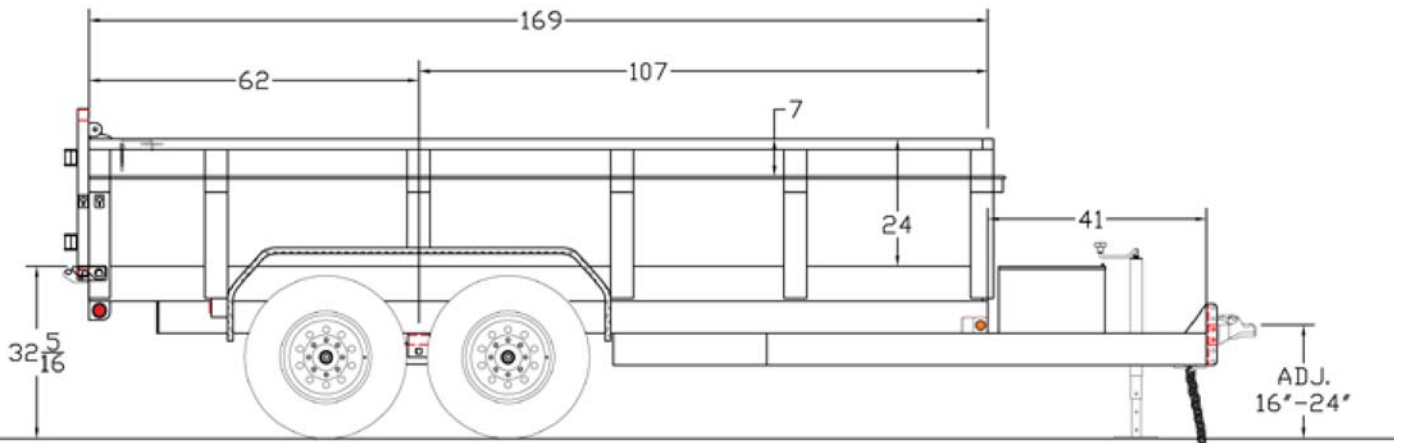

14LX/14GX Tandem Axle Low Profile Extra Wide Dump

G.V.W.R.	14,000#	AXLES	Two 7,000# EZ Lube w/Elec. Brake
G.A.W.R. (Ea. Axle)	7,000#	SUSPENSION	Multi-Leaf Slipper Spring w/Equalizer
COUPLER	Adjustable Forged 2-5/16" - LX Adjustable 2-5/16" Pipe - GX	TIRE	ST235/16 Load Range E
SAFETY CHAINS	3/8" Grd. 70 w/Safety Latch Hook (2 each)	WHEEL	16 x 6 HD White Modular 8 Bolt
JACKS	LX-7K TW Drop Leg, GX-Dual 12K SW Drop Legs	FLOOR	12 Gauge Smooth Steel
TONGUE	6" Channel Fold Back	LIGHTS	D.O.T. Stop, Tail, Turn & Clearance
FRAME	6" Channel	ELEC. PLUG	7-Way RV
CROSSMEMBERS	6" Channel, 3" x 3" Tubing	FINISH (Prep)	Steel is Cleaned and Etched to Ensure Smooth, High Bond Paint Adhesion.
BED CROSSMEMBERS	14" Centers, 2" x 2" Tubing	FINISH	Painted with High-Solids Supreme Automotive Grade Enamel and Pin-Striped for a Highly Decorative and Protective Finish.
BED LONG SILS	4" Channel		
BED SIDE RAILS	6-1/2" Formed Angle		
FENDERS	Double Square Broke Diamond Plate		

Standard Features

- Safety Chains Attached w/Cold Rolled Eyelets
- Enclosed Pump & Battery Box Mounted in Front of Bed
- Lockable Control Unit
- Modular Sealed Wiring Harness
- 24", 12 Ga. Sides w/Formed Channel Supports
- 12 Ga. Floor
- 1/2" Tie Rail on all 4 Sides
- 20 Stake Pockets (Sides & Front)
- 4-5/8" D-Rings Inside Bed
- Fully Self Contained Electric Hydraulic Scissor Lift
- 45 Degree Dump Angle
- Cambered EZ Lube Axles
- Complete Break-A-Way System w/Charge Line
- Grommet Mount Sealed Lighting
- Double Rear Gates w/Cam Latch and Removable Header Across Rear

Shown with Optional 2-Way Gate

MODEL#	DESCRIPTION
14LX-14	83" x 14' Low Profile Tandem Axle Bumper Pull Dump
14GX-14	83" x 14' Low Profile Tandem Axle Gooseneck Dump

TRAILER WEIGHTS & CAPACITIES

LENGTH	EMPTY WEIGHT	PAYLOAD	BOX CAPACITY
14LX-14'	4,200#	9,760#	7.2 Cubic Yards
14GX-14'	4,600#	9,760#	7.2 Cubic Yards